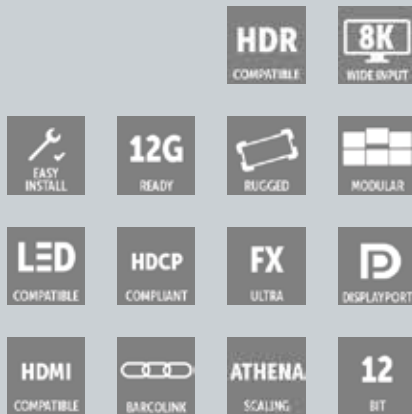

# ImagePRO-4K

Scale, convert and switch images for the way shows are created in a 4K world

- The highest resolutions (4K 60p)
- The best color performance (4:4:4 sampling, 10-bit colors).
- The lowest latency for a scaler of this class (1 frame, progressive)

## Superb performance

ImagePRO revolutionized live events in 2004. ImagePRO-4K goes even further as it easily scales, converts and switches the highest quality signals without latency (4K, 4:4:4, 60p, 10-bit), effectively solving glitches before they even occur.

## LED at your fingertips

Need to slice and dice LED signals? The ImagePRO-4K does it with ease. Either chop up single inputs across several connectors, or drive multiple walls from multiple sources. The LED set-up menu will guide you through the process to achieve pixel perfect images. The 12-bit internal processing handles pre-scaling or cropping to an LED wall's actual resolution - in perfect detail.